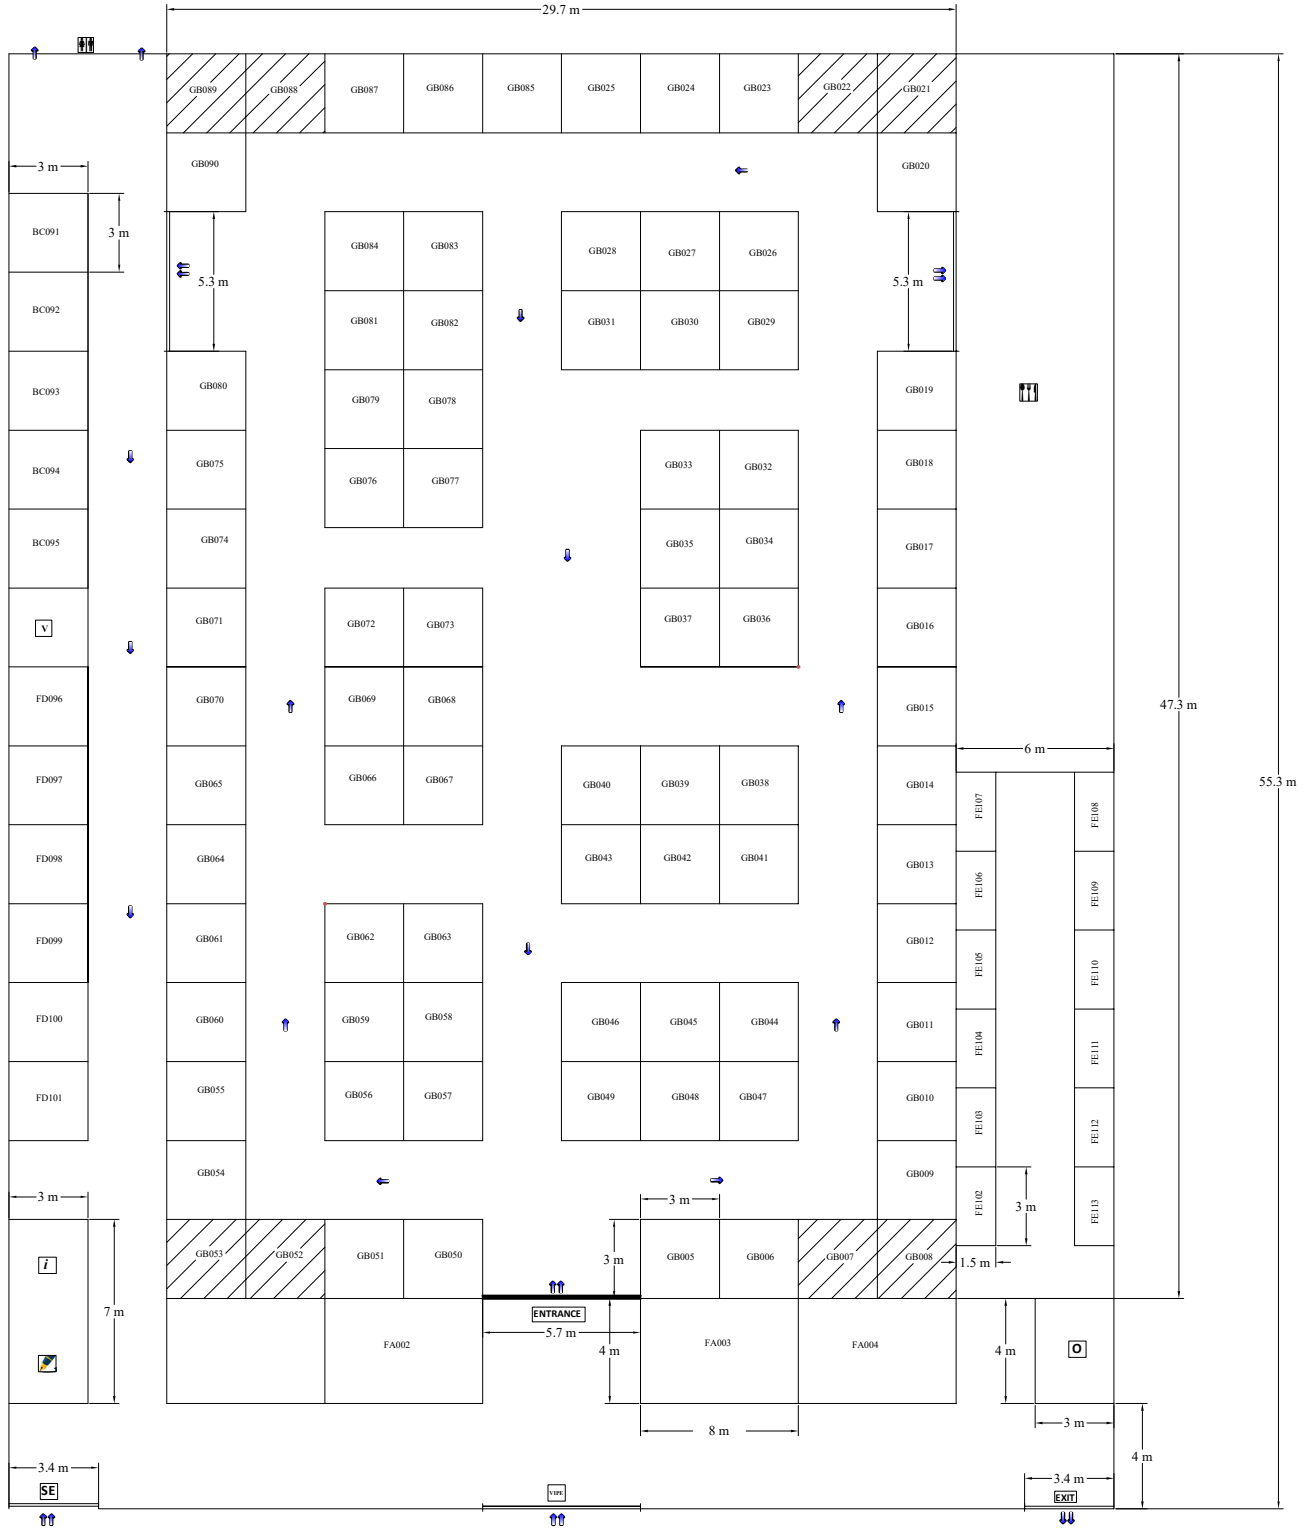

Ratnapura International Gem & Jewellery Show

30th/ 31st March to 1st of April 2024 - Grand Silver Ray, Sri Lanka.

FLOOR PLAN

	- VIP Entrance		- Fine Gems & Jewellery Pavilion
	- Side Entrance		- Gem/ Jewellery/ Laboratories & Institute Pavilion
	- Registration		- Tools & Equipment Pavilion
	- Information		- Value Addition (Gem & Jewellery) Pavilion
	- Event Organizer Cafeteria (seated)		- SME Pavilion
	- Rest Room		
	- Viewing Room		